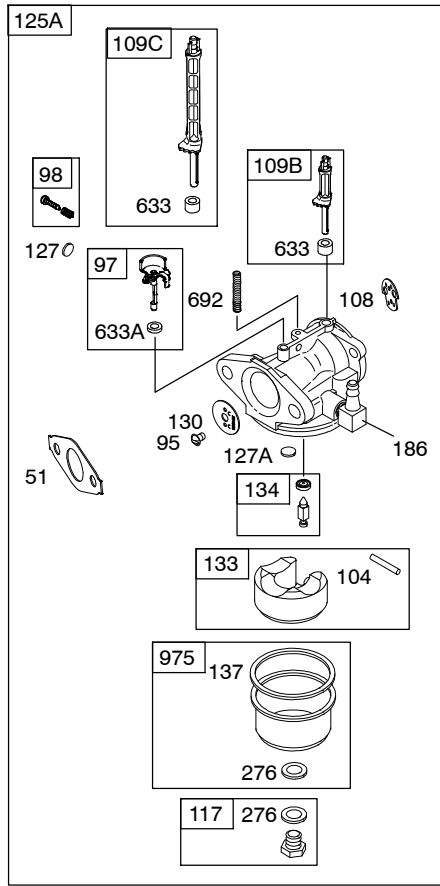

Illustrations cover a range of engines. Parts shown without corresponding text may not be used on your specific engine.